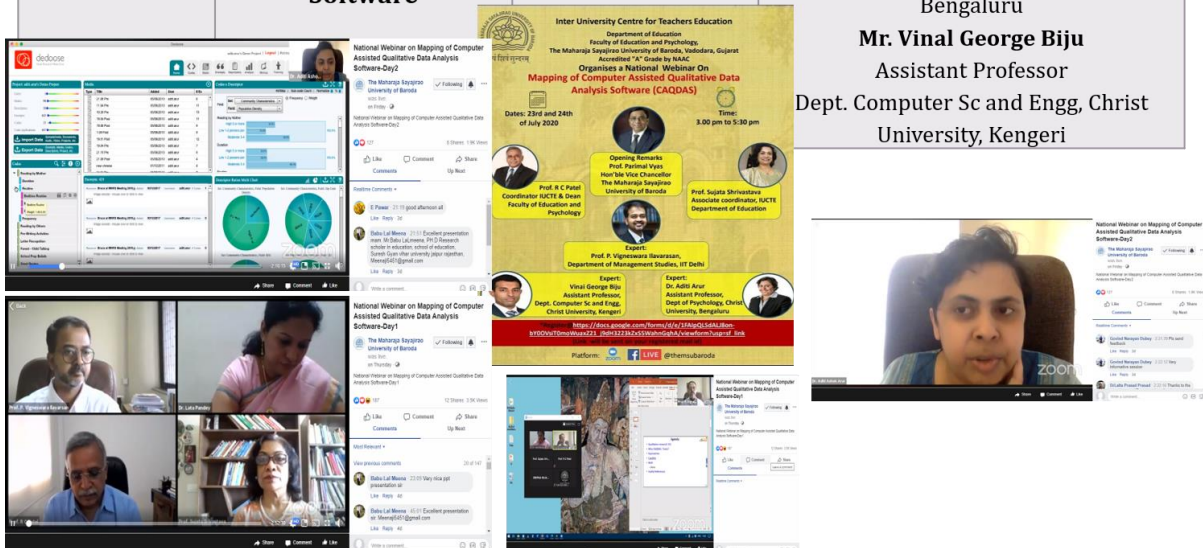

# National Webinar on Mapping of Computer Assisted Qualitative Data Analysis Software

From 7/23/2020 [2 day(s)]

Organized by

Dept. of Education, Faculty of Education & Psychology

Date & Time	Theme	Organizer	Speaker
23 <sup>rd</sup> -24 <sup>th</sup> July 2020	National Webinar on "Mapping of Computer Assisted Qualitative Data Analysis Software	Dept. of Education, Faculty of Education & Psychology	<b>Prof. P. Vigneswara Ilavarasan</b> Dept. of Management Studies IIT Delhi <b>Dr. Aditi Arur</b> Assistant Professor, Dept. of Psychology, Christ University, Bengaluru <b>Mr. Vinal George Biju</b> Assistant Professor Dept. Computer Sc and Engg, Christ University, Kengeri

## National Webinar on Mapping of Computer Assisted Qualitative Data Analysis Software

This national webinar was focused on various software tools used for mapping computer assisted qualitative data analysis. Resource persons: 1) Prof. P. Vigneswara Ilavarasan, Dept. of Management Studies IIT Delhi. 2) Dr. Aditi Arur, Dept. of Psychology, Christ University, Bengaluru. 3) Mr. Vinal George Biju, Dept. Computer Sc and Engg, Christ University, Kengeri